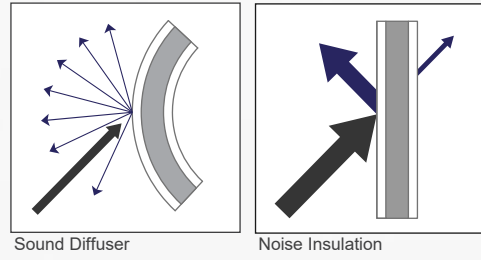

WAVY Partition

WAVY Partition is a room divider that is particularly well suited for restaurants, hotels, offices etc. WAVY Partition is made of individual panels that can be easily joined together and in any desired number thanks to a pre-installed connector system.

It creates divisions within a larger shared space that are fluid, private, unique and flexible.

Acoustic

Sound Diffuser

Noise Insulation